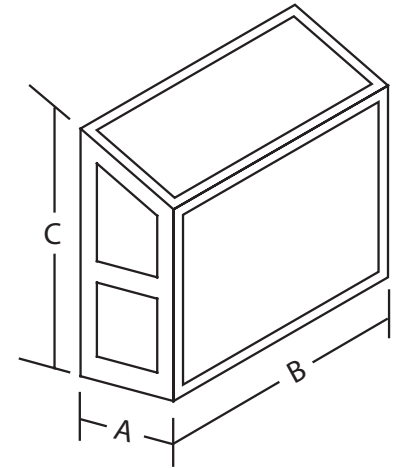

GARDEN WINDOW

**SIZE TABLES**  
West Region Only

ROUGH OPENING	FRAME SIZE		
	A	B	C
3' 0" x 3' 0"	14"	38-1/2"	36"
3' 0" x 3' 6"	14"	38-1/2"	42"
3' 0" x 3' 11"	14"	38-1/2"	47"
3' 0" x 5' 0" <sub>1</sub>	14"	38-1/2"	60"
4' 0" x 3' 0"	14"	50-1/2"	36"
4' 0" x 3' 6"	14"	50-1/2"	42"
4' 0" x 3' 11"	14"	50-1/2"	47"
4' 0" x 5' 0" <sub>1</sub>	14"	50-1/2"	60"
5' 0" x 3' 0"	14"	62-1/2"	36"
5' 0" x 3' 6"	14"	62-1/2"	42"
5' 0" x 3' 11"	14"	62-1/2"	47"
6' 0" x 3' 0"	14"	74-1/2"	36"
6' 0" x 3' 6"	14"	74-1/2"	42"
6' 0" x 3' 11"	14"	74-1/2"	47"

(1) 60" height units have two adjustable wire shelves. All other heights have one adjustable wire shelf.